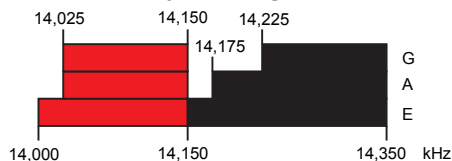

Effective Date December 15, 2006

160 METERS

80 METERS

60 METERS

40 METERS

† Phone and Image modes are permitted between 7075 and 7100 kHz for FCC licensed stations in ITU Regions 1 and 3 and by FCC licensed stations in ITU Region 2 West of 130 degrees West longitude or South of 20 degrees North latitude. See Sections 97.305(c) and 97.307(f)(11). Novice and Technician Plus licensees outside ITU Region 2 may use CW only between 7025 and 7075 kHz. See Section 97.301(e). These exemptions do not apply to stations in the continental US.

30 METERS

20 METERS

17 METERS

15 METERS

12 METERS

10 METERS

6 METERS

2 METERS

1.25 METERS ***

70 CENTIMETERS **

33 CENTIMETERS **

23 CENTIMETERS **

US AMATEUR POWER LIMITS

At all times, transmitter power should be kept down to that necessary to carry out the desired communications.

Power is rated in watts PEP output. Unless otherwise stated, the maximum power output is 1500 W.