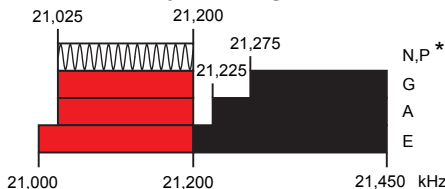

Effective Date December 15, 2006

160 METERS

80 METERS

60 METERS

40 METERS

† Phone and Image modes are permitted between 7075 and 7100 kHz for FCC licensed stations in ITU Regions 1 and 3 and by FCC licensed stations in ITU Region 2 West of 130 degrees West longitude or South of 20 degrees North latitude. See Sections 97.305(c) and 97.307(f)(11). Novice and Technician Plus licensees outside ITU Region 2 may use CW only between 7025 and 7075 kHz. See Section 97.301(e). These exemptions do not apply to stations in the continental US.

30 METERS

20 METERS

17 METERS

15 METERS

12 METERS

10 METERS

6 METERS

2 METERS

1.25 METERS ***

70 CENTIMETERS **

33 CENTIMETERS **

23 CENTIMETERS **

US AMATEUR POWER LIMITS

At all times, transmitter power should be kept down to that necessary to carry out the desired communications.

Power is rated in watts PEP output. Unless otherwise stated, the maximum power output is 1500 W.