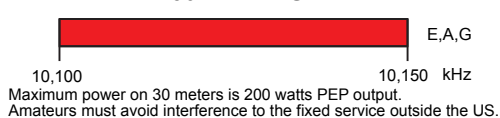

Effective Date December 15, 2006

160 METERS

80 METERS

60 METERS

40 METERS

† Phone and Image modes are permitted between 7075 and 7100 kHz for FCC licensed stations in ITU Regions 1 and 3 and by FCC licensed stations in ITU Region 2 West of 130 degrees West longitude or South of 20 degrees North latitude. See Sections 97.305(c) and 97.307(f)(11). Novice and Technician Plus licensees outside ITU Region 2 may use CW only between 7025 and 7075 kHz. See Section 97.301(e). These exemptions do not apply to stations in the continental US.

30 METERS

20 METERS

17 METERS

15 METERS

12 METERS

10 METERS

6 METERS

2 METERS

1.25 METERS ***

70 CENTIMETERS **

33 CENTIMETERS **

23 CENTIMETERS **

US AMATEUR POWER LIMITS

At all times, transmitter power should be kept down to that necessary to carry out the desired communications.

Power is rated in watts PEP output. Unless otherwise stated, the maximum power output is 1500 W.

Power for all license classes is limited to 200 W in the 10,100-10,150 kHz band.

Novices and Technicians are restricted to 200 W below 28.5 MHz.

In addition, Novices are restricted to 25 W in the 222-225 MHz band and 5 W in the 1270-1295 MHz subband.

E = AMATEUR EXTRA
A = ADVANCED
G = GENERAL
P = TECHNICIAN PLUS
T = TECHNICIAN
N = NOVICE

*Technicians who have passed the 5 wpm Morse code exam are indicated as "P".

**Geographical and power restrictions apply to all bands with frequencies above 420 MHz. See *The ARRL FCC Rule Book* for more information about your area.

***219-220 MHz allocated to amateurs on a secondary basis for fixed digital message forwarding systems only and can be operated by all licensees except Novices.

All licensees except Novices are authorized all modes on the following frequencies: