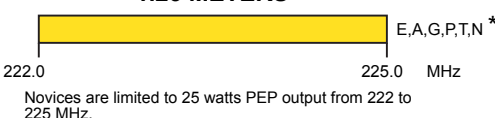

30 METERS

20 METERS

17 METERS

15 METERS

12 METERS

10 METERS

6 METERS

2 METERS

1.25 METERS ***

70 CENTIMETERS **

33 CENTIMETERS **

23 CENTIMETERS **

US AMATEUR POWER LIMITS

At all times, transmitter power should be kept down to that necessary to carry out the desired communications.

Power is rated in watts PEP output. Unless otherwise stated, the maximum power output is 1500 W.