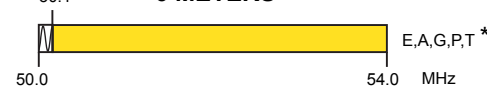

30 METERS

20 METERS

17 METERS

15 METERS

12 METERS

10 METERS

6 METERS

2 METERS

1.25 METERS ***

70 CENTIMETERS **

33 CENTIMETERS **

23 CENTIMETERS **

US AMATEUR POWER LIMITS

At all times, transmitter power should be kept down to that necessary to carry out the desired communications.

Power is rated in watts PEP output. Unless otherwise stated, the maximum power output is 1500 W.