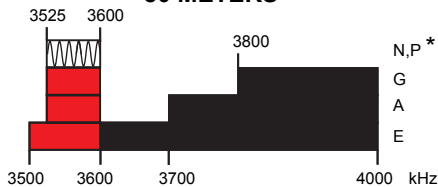

Effective Date December 15, 2006

160 METERS

80 METERS

60 METERS

40 METERS

† Phone and Image modes are permitted between 7075 and 7100 kHz for FCC licensed stations in ITU Regions 1 and 3 and by FCC licensed stations in ITU Region 2 West of 130 degrees West longitude or South of 20 degrees North latitude. See Sections 97.305(c) and 97.307(f)(11). Novice and Technician Plus licensees outside ITU Region 2 may use CW only between 7025 and 7075 kHz. See Section 97.301(e). These exemptions do not apply to stations in the continental US.

30 METERS

20 METERS

17 METERS

15 METERS

12 METERS

10 METERS

6 METERS

2 METERS

1.25 METERS ***

70 CENTIMETERS **

33 CENTIMETERS **

23 CENTIMETERS **

US AMATEUR POWER LIMITS

At all times, transmitter power should be kept down to that necessary to carry out the desired communications.

Power is rated in watts PEP output. Unless otherwise stated, the maximum power output is 1500 W.