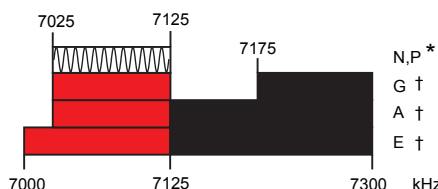

Effective Date December 15, 2006

160 METERS

80 METERS

60 METERS

40 METERS

† Phone and Image modes are permitted between 7075 and 7100 kHz for FCC licensed stations in ITU Regions 1 and 3 and by FCC licensed stations in ITU Region 2 West of 130 degrees West longitude or South of 20 degrees North latitude. See Sections 97.305(c) and 97.307(f)(11). Novice and Technician Plus licensees outside ITU Region 2 may use CW only between 7025 and 7075 kHz. See Section 97.301(e). These exemptions do not apply to stations in the continental US.

30 METERS

20 METERS

17 METERS

15 METERS

12 METERS

10 METERS

6 METERS

2 METERS

1.25 METERS ***

70 CENTIMETERS **

33 CENTIMETERS **

23 CENTIMETERS **

US AMATEUR POWER LIMITS

At all times, transmitter power should be kept down to that necessary to carry out the desired communications.

Power is rated in watts PEP output. Unless otherwise stated, the maximum power output is 1500 W.