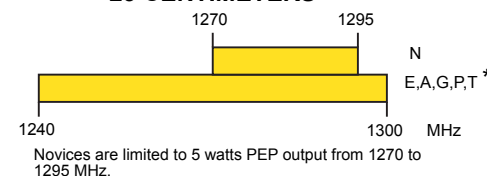

1.25 METERS ***

70 CENTIMETERS **

33 CENTIMETERS **

23 CENTIMETERS **

US AMATEUR POWER LIMITS

At all times, transmitter power should be kept down to that necessary to carry out the desired communications.

Power is rated in watts PEP output. Unless otherwise stated, the maximum power output is 1500 W.

Power for all license classes is limited to 200 W in the 10,100-10,150 kHz band.

Novices and Technicians are restricted to 200 W below 28.5 MHz.

In addition, Novices are restricted to 25 W in the 222-225 MHz band and 5 W in the 1270-1295 MHz subband.