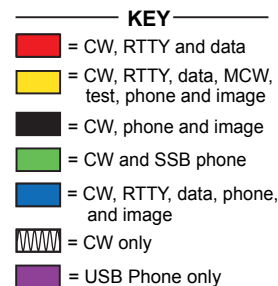

US AMATEUR POWER LIMITS

At all times, transmitter power should be kept down to that necessary to carry out the desired communications.

Power is rated in watts PEP output. Unless otherwise stated, the maximum power output is 1500 W.

Power for all license classes is limited to 200 W in the 10,100-10,150 kHz band.

Novices and Technicians are restricted to 200 W below 28.5 MHz.

In addition, Novices are restricted to 25 W in the 222-225 MHz band and 5 W in the 1270-1295 MHz subband.