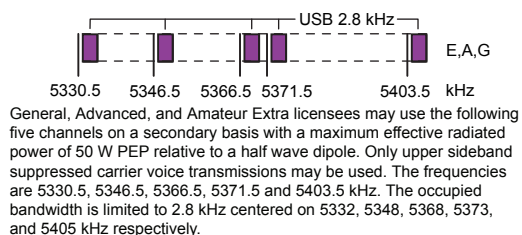

Effective Date December 15, 2006

160 METERS

80 METERS

60 METERS

40 METERS

† Phone and Image modes are permitted between 7075 and 7100 kHz for FCC licensed stations in ITU Regions 1 and 3 and by FCC licensed stations in ITU Region 2 West of 130 degrees West longitude or South of 20 degrees North latitude. See Sections 97.305(c) and 97.307(f)(11). Novice and Technician Plus licensees outside ITU Region 2 may use CW only between 7025 and 7075 kHz. See Section 97.301(e). These exemptions do not apply to stations in the continental US.

1.25 METERS ***

70 CENTIMETERS **

33 CENTIMETERS **

23 CENTIMETERS **

US AMATEUR POWER LIMITS

At all times, transmitter power should be kept down to that necessary to carry out the desired communications.

Power is rated in watts PEP output. Unless otherwise stated, the maximum power output is 1500 W.