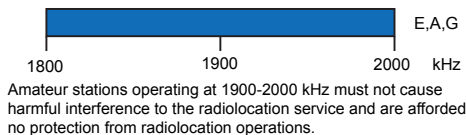

Effective Date December 15, 2006

160 METERS

80 METERS

60 METERS

40 METERS

† Phone and Image modes are permitted between 7075 and 7100 kHz for FCC licensed stations in ITU Regions 1 and 3 and by FCC licensed stations in ITU Region 2 West of 130 degrees West longitude or South of 20 degrees North latitude. See Sections 97.305(c) and 97.307(f)(11). Novice and Technician Plus licensees outside ITU Region 2 may use CW only between 7025 and 7075 kHz. See Section 97.301(e). These exemptions do not apply to stations in the continental US.

1.25 METERS ***

70 CENTIMETERS **

33 CENTIMETERS **

23 CENTIMETERS **

US AMATEUR POWER LIMITS

At all times, transmitter power should be kept down to that necessary to carry out the desired communications.

Power is rated in watts PEP output. Unless otherwise stated, the maximum power output is 1500 W.